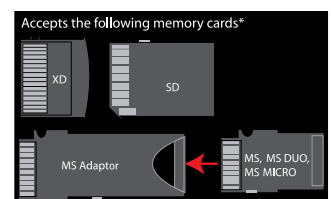

*An adaptor is required to use a memory stick duo or memory stick micro.

www.ge.com/phones

*This feature requires subscription to the Caller ID service from your local phone company.

27956FE1, 27911FE1